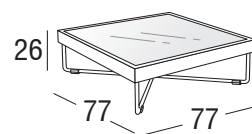

Design: Santiago Sevillano
Product: Coffe table
Sizes: **cm 77x77x26h (30"x30"x10"h)**

FEATURES

Frame: Aluminum with 304 steel base and glass top. Polyester powder coating (Akzo Nobel)
Glides: Nylon PA 6
Finishings: White, Terra

Net weight unit 16
Gross weight 20,5
Units per package 2
Packages sizes struttura cm 83x83x30h
piano cm 75x75x5h
Packages volume m³ 0,24
Stackable NO

FINISHINGS

UV, marine environment, scratch resistant